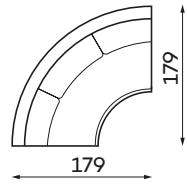

RIO SET 4

NARROW SIDE
304 x 304 x 88 cm
WIDE SIDE
314 x 314 x 88 cm

RIO SET 5

NARROW SIDE
304 x 256 x 88 cm
WIDE SIDE
314 x 256 x 88 cm

RIO SET 6

NARROW SIDE
317 x 191 x 88 cm
WIDE SIDE
335 x 191 x 88 cm

RIO SET 7

NARROW SIDE
413 x 304 x 88 cm
WIDE SIDE
421 x 314 x 88 cm

RIO SET 9

NARROW SIDE
425 x 409 x 88 cm
WIDE SIDE
435 x 409 x 88 cm

RIO SET 10

All dimensions of upholstered furniture are given with a tolerance of +/- 4 cm.

Sofas

RIO SET 1

NARROW SIDE
208 x 110 x 88 cm
WIDE SIDE
228 x 110 x 88 cm

RIO SET 8

NARROW SIDE
301 x 110 x 88 cm
WIDE SIDE
321 x 110 x 88 cm

SOFA 4-OS.

NARROW SIDE
258 x 110 x 88 cm
WIDE SIDE
278 x 110 x 88 cm

CHAISE UNIT L ONE
WIDE ARM UNIT

OTOMANA

SMALL
POUFFE

POUFFE

LARGE
POUFFE

Pouffe height: 46

ROUND CORNER UNIT

CORNER ELEMENT ROUND TWO