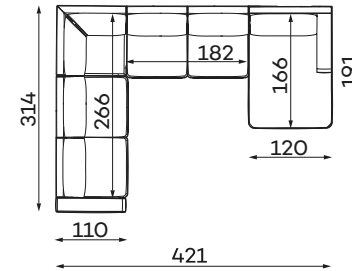

Corner sofas

Available in a left-hand or right-hand configuration. The sets below are left-hand facing.

RIO SET 2

NARROW SIDE
304 x 256 x 88 cm
WIDE SIDE
314 x 256 x 88 cm

RIO SET 3

NARROW SIDE
304 x 312 x 88 cm
WIDE SIDE
314 x 312 x 88 cm

RIO SET 4

NARROW SIDE
304 x 304 x 88 cm
WIDE SIDE
314 x 314 x 88 cm

RIO SET 5

NARROW SIDE
304 x 256 x 88 cm
WIDE SIDE
314 x 256 x 88 cm

RIO SET 6

NARROW SIDE
317 x 191 x 88 cm
WIDE SIDE
335 x 191 x 88 cm

RIO SET 7

NARROW SIDE
413 x 304 x 88 cm
WIDE SIDE
421 x 314 x 88 cm

RIO SET 9

NARROW SIDE
425 x 409 x 88 cm
WIDE SIDE
435 x 409 x 88 cm

RIO SET 10

All dimensions of upholstered furniture are given with a tolerance of +/- 4 cm.

Sofas

RIO SET 1

NARROW SIDE
208 x 110 x 88 cm
WIDE SIDE
228 x 110 x 88 cm

RIO SET 8

NARROW SIDE
301 x 110 x 88 cm
WIDE SIDE
321 x 110 x 88 cm

SOFA 4-OS.

NARROW SIDE
258 x 110 x 88 cm
WIDE SIDE
278 x 110 x 88 cm