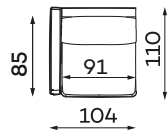

1-SEAT ONE
NARROW ARM UNIT