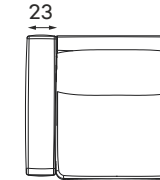

ROUND CORNER UNIT S

CORNER UNIT

Made of wood oiled oak, with mounted charger induction and 230V socket.

All dimensions of upholstered furniture are given with a tolerance of +/- 4 cm.

Other dimensions

WIDE SIDE

What makes the Rio sofa stand out?

They make the seat more flexible and provide excellent underlying support for a highly flexible foam layer.

The highly-flexible foam improves the durability and elasticity of the seat, preventing deformations.

You can choose the fabric from dedicated series, including easy-to-clean fabrics.

The ergonomic and comfortable design of the backrest and seat perfectly fits the curve of the human body.

The upholstered back allows you to put it in the middle of the living room.

LUX COMFORT - this type of filling is made of silicone down that retain the characteristics and softness of feathers but eliminate its defects, i.e. unesthetic "flattening" and allergenic properties. This filling ensures the highest comfort of use.