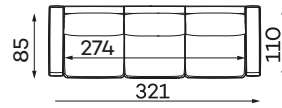

Corner sofas

Available in a left-hand or right-hand configuration. The sets below are left-hand facing.

RIO SET 2

NARROW SIDE
304 x 256 x 88 cm
WIDE SIDE
314 x 256 x 88 cm

RIO SET 3

NARROW SIDE
304 x 312 x 88 cm
WIDE SIDE
314 x 312 x 88 cm

RIO SET 4

NARROW SIDE
304 x 304 x 88 cm
WIDE SIDE
314 x 314 x 88 cm

RIO SET 5

NARROW SIDE
304 x 256 x 88 cm
WIDE SIDE
314 x 256 x 88 cm

RIO SET 6

NARROW SIDE
317 x 191 x 88 cm
WIDE SIDE
335 x 191 x 88 cm

RIO SET 7

NARROW SIDE
413 x 304 x 88 cm
WIDE SIDE
421 x 314 x 88 cm

RIO SET 9

NARROW SIDE
425 x 409 x 88 cm
WIDE SIDE
435 x 409 x 88 cm

RIO SET 10

All dimensions of upholstered furniture are given with a tolerance of +/- 4 cm.

Sofas

RIO SET 1

NARROW SIDE
208 x 110 x 88 cm
WIDE SIDE
228 x 110 x 88 cm

RIO SET 8

NARROW SIDE
301 x 110 x 88 cm
WIDE SIDE
321 x 110 x 88 cm

SOFA 4-OS.

NARROW SIDE
258 x 110 x 88 cm
WIDE SIDE
278 x 110 x 88 cm