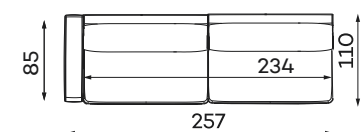

RIO SET 4

NARROW SIDE
304 x 304 x 88 cm
WIDE SIDE
314 x 314 x 88 cm

RIO SET 5

NARROW SIDE
304 x 256 x 88 cm
WIDE SIDE
314 x 256 x 88 cm

RIO SET 6

NARROW SIDE
317 x 191 x 88 cm
WIDE SIDE
335 x 191 x 88 cm

RIO SET 7

NARROW SIDE
413 x 304 x 88 cm
WIDE SIDE
421 x 314 x 88 cm

RIO SET 9

NARROW SIDE
425 x 409 x 88 cm
WIDE SIDE
435 x 409 x 88 cm

RIO SET 10

All dimensions of upholstered furniture are given with a tolerance of +/- 4 cm.

Sofas

RIO SET 1

NARROW SIDE
208 x 110 x 88 cm
WIDE SIDE
228 x 110 x 88 cm

RIO SET 8

NARROW SIDE
301 x 110 x 88 cm
WIDE SIDE
321 x 110 x 88 cm

SOFA 4-OS.

NARROW SIDE
258 x 110 x 88 cm
WIDE SIDE
278 x 110 x 88 cm

Modular units

Available as left-hand or right-hand facing. The units below are left-hand facing

1-SEAT UNIT

1-SEAT ONE
NARROW ARM UNIT

1-SEAT ONE WIDE
ARM UNIT

4-SEATER ONE
NARROW ARM UNIT

4-SEATER ONE WIDE
ARM UNIT