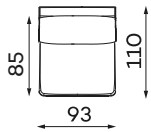

1-SEAT UNIT