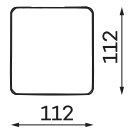

RIO SET 4

NARROW SIDE
304 x 304 x 88 cm
WIDE SIDE
314 x 314 x 88 cm

RIO SET 5

NARROW SIDE
304 x 256 x 88 cm
WIDE SIDE
314 x 256 x 88 cm

RIO SET 6

NARROW SIDE
317 x 191 x 88 cm
WIDE SIDE
335 x 191 x 88 cm

RIO SET 7

NARROW SIDE
413 x 304 x 88 cm
WIDE SIDE
421 x 314 x 88 cm

RIO SET 9

NARROW SIDE
425 x 409 x 88 cm
WIDE SIDE
435 x 409 x 88 cm

RIO SET 10

All dimensions of upholstered furniture are given with a tolerance of +/- 4 cm.

CHAISE UNIT L ONE
WIDE ARM UNIT

OTOMANA

SMALL
POUFFE

POUFFE

LARGE
POUFFE

Pouffe height: 46

ROUND CORNER UNIT

CORNER ELEMENT ROUND TWO

ROUND CORNER UNIT S

CORNER UNIT

SHELF

Made of wood oiled oak, with mounted charger induction and 230V socket.

All dimensions of upholstered furniture are given with a tolerance of +/- 4 cm.

Other dimensions