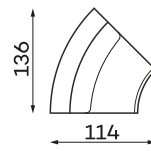

ROUND CORNER UNIT S