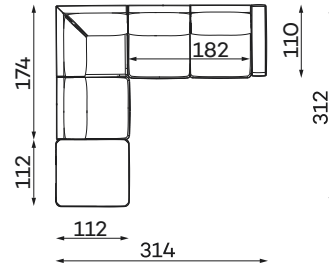

Corner sofas

Available in a left-hand or right-hand configuration. The sets below are left-hand facing.

RIO SET 2

NARROW SIDE
304 x 256 x 88 cm
WIDE SIDE
314 x 256 x 88 cm

RIO SET 3

NARROW SIDE
304 x 312 x 88 cm
WIDE SIDE
314 x 312 x 88 cm

RIO SET 4

NARROW SIDE
304 x 304 x 88 cm
WIDE SIDE
314 x 314 x 88 cm

RIO SET 5

NARROW SIDE
304 x 256 x 88 cm
WIDE SIDE
314 x 256 x 88 cm

RIO SET 6

NARROW SIDE
317 x 191 x 88 cm
WIDE SIDE
335 x 191 x 88 cm

RIO SET 7

NARROW SIDE
413 x 304 x 88 cm
WIDE SIDE
421 x 314 x 88 cm

RIO SET 9

NARROW SIDE
425 x 409 x 88 cm
WIDE SIDE
435 x 409 x 88 cm

RIO SET 10

All dimensions of upholstered furniture are given with a tolerance of +/- 4 cm.

Sofas

RIO SET 1

NARROW SIDE
208 x 110 x 88 cm
WIDE SIDE
228 x 110 x 88 cm

RIO SET 8

NARROW SIDE
301 x 110 x 88 cm
WIDE SIDE
321 x 110 x 88 cm

SOFA 4-OS.

NARROW SIDE
258 x 110 x 88 cm
WIDE SIDE
278 x 110 x 88 cm