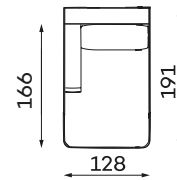

RIO SET 4

NARROW SIDE
304 x 304 x 88 cm
WIDE SIDE
314 x 314 x 88 cm

RIO SET 5

NARROW SIDE
304 x 256 x 88 cm
WIDE SIDE
314 x 256 x 88 cm

RIO SET 6

NARROW SIDE
317 x 191 x 88 cm
WIDE SIDE
335 x 191 x 88 cm

RIO SET 7

NARROW SIDE
413 x 304 x 88 cm
WIDE SIDE
421 x 314 x 88 cm

RIO SET 9

NARROW SIDE
425 x 409 x 88 cm
WIDE SIDE
435 x 409 x 88 cm

RIO SET 10

All dimensions of upholstered furniture are given with a tolerance of +/- 4 cm.

Sofas

RIO SET 1

NARROW SIDE
208 x 110 x 88 cm
WIDE SIDE
228 x 110 x 88 cm

RIO SET 8

NARROW SIDE
301 x 110 x 88 cm
WIDE SIDE
321 x 110 x 88 cm

SOFA 4-OS.

NARROW SIDE
258 x 110 x 88 cm
WIDE SIDE
278 x 110 x 88 cm

CHAISE UNIT L ONE
WIDE ARM UNIT

OTOMANA

SMALL
POUFFE

POUFFE

LARGE
POUFFE

Pouffe height: 46

ROUND CORNER UNIT

CORNER ELEMENT ROUND TWO