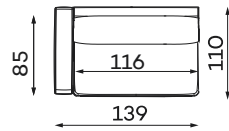

1,5-SEATER ONE WIDE
ARM UNIT