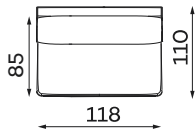

1,5-SEAT UNIT