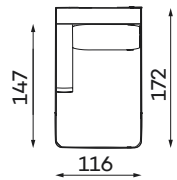

CHAISE UNIT M. ONE
NARROW ARM UNIT

CHAISE UNIT M. ONE
WIDE ARM UNIT