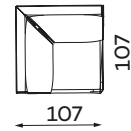

RIO SET 4

NARROW SIDE
304 x 304 x 88 cm
WIDE SIDE
314 x 314 x 88 cm

RIO SET 5

NARROW SIDE
304 x 256 x 88 cm
WIDE SIDE
314 x 256 x 88 cm

RIO SET 6

NARROW SIDE
317 x 191 x 88 cm
WIDE SIDE
335 x 191 x 88 cm

RIO SET 7

NARROW SIDE
413 x 304 x 88 cm
WIDE SIDE
421 x 314 x 88 cm

RIO SET 9

NARROW SIDE
425 x 409 x 88 cm
WIDE SIDE
435 x 409 x 88 cm

RIO SET 10

All dimensions of upholstered furniture are given with a tolerance of +/- 4 cm.

CHAISE UNIT L ONE
WIDE ARM UNIT

OTOMANA

SMALL
POUFFE

POUFFE

LARGE
POUFFE

Pouffe height: 46

ROUND CORNER UNIT

CORNER ELEMENT ROUND TWO

ROUND CORNER UNIT S

CORNER UNIT

SHELF

Made of wood oiled oak, with mounted charger induction and 230V socket.

All dimensions of upholstered furniture are given with a tolerance of +/- 4 cm.

Other dimensions