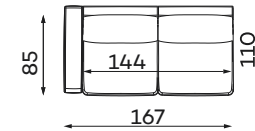

2-SEATER ONE WIDE
ARM UNIT