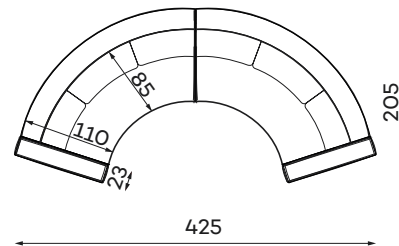

Corner sofas

Available in a left-hand or right-hand configuration. The sets below are left-hand facing.

RIO SET 2

NARROW SIDE
304 x 256 x 88 cm
WIDE SIDE
314 x 256 x 88 cm

RIO SET 3

NARROW SIDE
304 x 312 x 88 cm
WIDE SIDE
314 x 312 x 88 cm

RIO SET 4

NARROW SIDE
304 x 304 x 88 cm
WIDE SIDE
314 x 314 x 88 cm

RIO SET 5

NARROW SIDE
304 x 256 x 88 cm
WIDE SIDE
314 x 256 x 88 cm

RIO SET 6

NARROW SIDE
317 x 191 x 88 cm
WIDE SIDE
335 x 191 x 88 cm

RIO SET 7

NARROW SIDE
413 x 304 x 88 cm
WIDE SIDE
421 x 314 x 88 cm

RIO SET 9

NARROW SIDE
425 x 409 x 88 cm
WIDE SIDE
435 x 409 x 88 cm

RIO SET 10

All dimensions of upholstered furniture are given with a tolerance of +/- 4 cm.

Sofas

RIO SET 1

NARROW SIDE
208 x 110 x 88 cm
WIDE SIDE
228 x 110 x 88 cm

RIO SET 8

NARROW SIDE
301 x 110 x 88 cm
WIDE SIDE
321 x 110 x 88 cm

SOFA 4-OS.

NARROW SIDE
258 x 110 x 88 cm
WIDE SIDE
278 x 110 x 88 cm