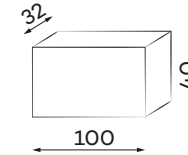

SHELF

Made of wood oiled oak, with mounted charger induction and 230V socket.

All dimensions of upholstered furniture are given with a tolerance of +/- 4 cm.