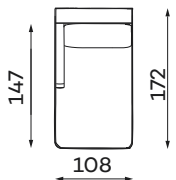

CHAISE UNIT M. ONE
NARROW ARM UNIT