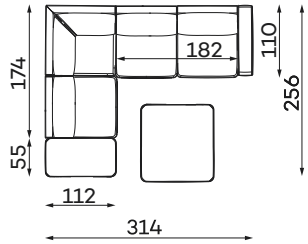

Corner sofas

Available in a left-hand or right-hand configuration. The sets below are left-hand facing.

RIO SET 2

NARROW SIDE
304 x 256 x 88 cm
WIDE SIDE
314 x 256 x 88 cm

RIO SET 3

NARROW SIDE
304 x 312 x 88 cm
WIDE SIDE
314 x 312 x 88 cm

RIO SET 4

NARROW SIDE
304 x 304 x 88 cm
WIDE SIDE
314 x 314 x 88 cm

RIO SET 5

NARROW SIDE
304 x 256 x 88 cm
WIDE SIDE
314 x 256 x 88 cm

RIO SET 6

NARROW SIDE
317 x 191 x 88 cm
WIDE SIDE
335 x 191 x 88 cm

RIO SET 7

NARROW SIDE
413 x 304 x 88 cm
WIDE SIDE
421 x 314 x 88 cm

RIO SET 9

NARROW SIDE
425 x 409 x 88 cm
WIDE SIDE
435 x 409 x 88 cm

RIO SET 10

All dimensions of upholstered furniture are given with a tolerance of +/- 4 cm.

Sofas

RIO SET 1

NARROW SIDE
208 x 110 x 88 cm
WIDE SIDE
228 x 110 x 88 cm

RIO SET 8

NARROW SIDE
301 x 110 x 88 cm
WIDE SIDE
321 x 110 x 88 cm

SOFA 4-OS.

NARROW SIDE
258 x 110 x 88 cm
WIDE SIDE
278 x 110 x 88 cm