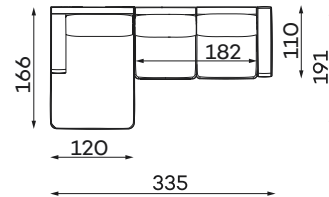

Corner sofas

Available in a left-hand or right-hand configuration. The sets below are left-hand facing.

RIO SET 2

NARROW SIDE
304 x 256 x 88 cm
WIDE SIDE
314 x 256 x 88 cm

RIO SET 3

NARROW SIDE
304 x 312 x 88 cm
WIDE SIDE
314 x 312 x 88 cm

RIO SET 4

NARROW SIDE
304 x 304 x 88 cm
WIDE SIDE
314 x 314 x 88 cm

RIO SET 5

NARROW SIDE
304 x 256 x 88 cm
WIDE SIDE
314 x 256 x 88 cm

RIO SET 6

NARROW SIDE
317 x 191 x 88 cm
WIDE SIDE
335 x 191 x 88 cm

RIO SET 7

NARROW SIDE
413 x 304 x 88 cm
WIDE SIDE
421 x 314 x 88 cm

RIO SET 9

NARROW SIDE
425 x 409 x 88 cm
WIDE SIDE
435 x 409 x 88 cm

RIO SET 10

All dimensions of upholstered furniture are given with a tolerance of +/- 4 cm.

Sofas

RIO SET 1

NARROW SIDE
208 x 110 x 88 cm
WIDE SIDE
228 x 110 x 88 cm

RIO SET 8

NARROW SIDE
301 x 110 x 88 cm
WIDE SIDE
321 x 110 x 88 cm

SOFA 4-OS.

NARROW SIDE
258 x 110 x 88 cm
WIDE SIDE
278 x 110 x 88 cm