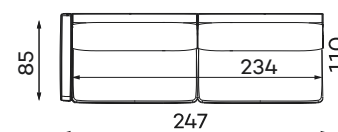

RIO SET 4

NARROW SIDE
304 x 304 x 88 cm
WIDE SIDE
314 x 314 x 88 cm

RIO SET 5

NARROW SIDE
304 x 256 x 88 cm
WIDE SIDE
314 x 256 x 88 cm

RIO SET 6

NARROW SIDE
317 x 191 x 88 cm
WIDE SIDE
335 x 191 x 88 cm

RIO SET 7

NARROW SIDE
413 x 304 x 88 cm
WIDE SIDE
421 x 314 x 88 cm

RIO SET 9

NARROW SIDE
425 x 409 x 88 cm
WIDE SIDE
435 x 409 x 88 cm

RIO SET 10

All dimensions of upholstered furniture are given with a tolerance of +/- 4 cm.

Sofas

RIO SET 1

NARROW SIDE
208 x 110 x 88 cm
WIDE SIDE
228 x 110 x 88 cm

RIO SET 8

NARROW SIDE
301 x 110 x 88 cm
WIDE SIDE
321 x 110 x 88 cm

SOFA 4-OS.

NARROW SIDE
258 x 110 x 88 cm
WIDE SIDE
278 x 110 x 88 cm

Modular units

Available as left-hand or right-hand facing. The units below are left-hand facing

1-SEAT UNIT

1-SEAT ONE
NARROW ARM UNIT

1-SEAT ONE WIDE
ARM UNIT

4-SEATER ONE
NARROW ARM UNIT

4-SEATER ONE WIDE
ARM UNIT