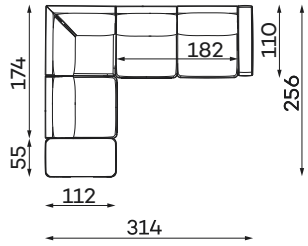

Corner sofas

Available in a left-hand or right-hand configuration. The sets below are left-hand facing.

RIO SET 2

NARROW SIDE
304 x 256 x 88 cm
WIDE SIDE
314 x 256 x 88 cm

RIO SET 3

NARROW SIDE
304 x 312 x 88 cm
WIDE SIDE
314 x 312 x 88 cm

RIO SET 4

NARROW SIDE
304 x 304 x 88 cm
WIDE SIDE
314 x 314 x 88 cm

RIO SET 5

NARROW SIDE
304 x 256 x 88 cm
WIDE SIDE
314 x 256 x 88 cm

RIO SET 6

NARROW SIDE
317 x 191 x 88 cm
WIDE SIDE
335 x 191 x 88 cm

RIO SET 7

NARROW SIDE
413 x 304 x 88 cm
WIDE SIDE
421 x 314 x 88 cm

RIO SET 9

NARROW SIDE
425 x 409 x 88 cm
WIDE SIDE
435 x 409 x 88 cm

RIO SET 10

All dimensions of upholstered furniture are given with a tolerance of +/- 4 cm.

Sofas

RIO SET 1

NARROW SIDE
208 x 110 x 88 cm
WIDE SIDE
228 x 110 x 88 cm

RIO SET 8

NARROW SIDE
301 x 110 x 88 cm
WIDE SIDE
321 x 110 x 88 cm

SOFA 4-OS.

NARROW SIDE
258 x 110 x 88 cm
WIDE SIDE
278 x 110 x 88 cm