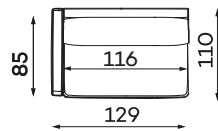

1,5-SEATER ONE
NARROW ARM UNIT