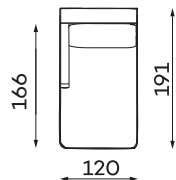

RIO SET 4

NARROW SIDE
304 x 304 x 88 cm
WIDE SIDE
314 x 314 x 88 cm

RIO SET 5

NARROW SIDE
304 x 256 x 88 cm
WIDE SIDE
314 x 256 x 88 cm

RIO SET 6

NARROW SIDE
317 x 191 x 88 cm
WIDE SIDE
335 x 191 x 88 cm

RIO SET 7

NARROW SIDE
413 x 304 x 88 cm
WIDE SIDE
421 x 314 x 88 cm

RIO SET 9

NARROW SIDE
425 x 409 x 88 cm
WIDE SIDE
435 x 409 x 88 cm

RIO SET 10

All dimensions of upholstered furniture are given with a tolerance of +/- 4 cm.

Sofas

RIO SET 1

NARROW SIDE
208 x 110 x 88 cm
WIDE SIDE
228 x 110 x 88 cm

RIO SET 8

NARROW SIDE
301 x 110 x 88 cm
WIDE SIDE
321 x 110 x 88 cm

SOFA 4-OS.

NARROW SIDE
258 x 110 x 88 cm
WIDE SIDE
278 x 110 x 88 cm

CHAISE UNIT L ONE
WIDE ARM UNIT

OTOMANA

SMALL
POUFFE

POUFFE

LARGE
POUFFE

Pouffe height: 46

ROUND CORNER UNIT

CORNER ELEMENT ROUND TWO