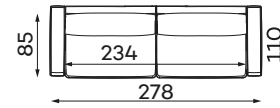

RIO SET 4

NARROW SIDE
304 x 304 x 88 cm
WIDE SIDE
314 x 314 x 88 cm

RIO SET 5

NARROW SIDE
304 x 256 x 88 cm
WIDE SIDE
314 x 256 x 88 cm

RIO SET 6

NARROW SIDE
317 x 191 x 88 cm
WIDE SIDE
335 x 191 x 88 cm

RIO SET 7

NARROW SIDE
413 x 304 x 88 cm
WIDE SIDE
421 x 314 x 88 cm

RIO SET 9

NARROW SIDE
425 x 409 x 88 cm
WIDE SIDE
435 x 409 x 88 cm

RIO SET 10

All dimensions of upholstered furniture are given with a tolerance of +/- 4 cm.

Sofas

RIO SET 1

NARROW SIDE
208 x 110 x 88 cm
WIDE SIDE
228 x 110 x 88 cm

RIO SET 8

NARROW SIDE
301 x 110 x 88 cm
WIDE SIDE
321 x 110 x 88 cm

SOFA 4-OS.

NARROW SIDE
258 x 110 x 88 cm
WIDE SIDE
278 x 110 x 88 cm