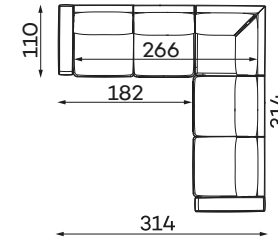

Corner sofas

Available in a left-hand or right-hand configuration. The sets below are left-hand facing.

RIO SET 2

NARROW SIDE
304 x 256 x 88 cm
WIDE SIDE
314 x 256 x 88 cm

RIO SET 3

NARROW SIDE
304 x 312 x 88 cm
WIDE SIDE
314 x 312 x 88 cm

RIO SET 4

NARROW SIDE
304 x 304 x 88 cm
WIDE SIDE
314 x 314 x 88 cm

RIO SET 5

NARROW SIDE
304 x 256 x 88 cm
WIDE SIDE
314 x 256 x 88 cm

RIO SET 6

NARROW SIDE
317 x 191 x 88 cm
WIDE SIDE
335 x 191 x 88 cm

RIO SET 7

NARROW SIDE
413 x 304 x 88 cm
WIDE SIDE
421 x 314 x 88 cm

RIO SET 9

NARROW SIDE
425 x 409 x 88 cm
WIDE SIDE
435 x 409 x 88 cm

RIO SET 10

All dimensions of upholstered furniture are given with a tolerance of +/- 4 cm.

Sofas

RIO SET 1

NARROW SIDE
208 x 110 x 88 cm
WIDE SIDE
228 x 110 x 88 cm

RIO SET 8

NARROW SIDE
301 x 110 x 88 cm
WIDE SIDE
321 x 110 x 88 cm

SOFA 4-OS.

NARROW SIDE
258 x 110 x 88 cm
WIDE SIDE
278 x 110 x 88 cm