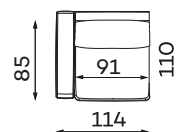

RIO SET 4

NARROW SIDE
304 x 304 x 88 cm
WIDE SIDE
314 x 314 x 88 cm

RIO SET 5

NARROW SIDE
304 x 256 x 88 cm
WIDE SIDE
314 x 256 x 88 cm

RIO SET 6

NARROW SIDE
317 x 191 x 88 cm
WIDE SIDE
335 x 191 x 88 cm

RIO SET 7

NARROW SIDE
413 x 304 x 88 cm
WIDE SIDE
421 x 314 x 88 cm

RIO SET 9

NARROW SIDE
425 x 409 x 88 cm
WIDE SIDE
435 x 409 x 88 cm

RIO SET 10

All dimensions of upholstered furniture are given with a tolerance of +/- 4 cm.

Sofas

RIO SET 1

NARROW SIDE
208 x 110 x 88 cm
WIDE SIDE
228 x 110 x 88 cm

RIO SET 8

NARROW SIDE
301 x 110 x 88 cm
WIDE SIDE
321 x 110 x 88 cm

SOFA 4-OS.

NARROW SIDE
258 x 110 x 88 cm
WIDE SIDE
278 x 110 x 88 cm

Modular units

Available as left-hand or right-hand facing. The units below are left-hand facing

1-SEAT UNIT

1-SEAT ONE
NARROW ARM UNIT

1-SEAT ONE WIDE
ARM UNIT

4-SEATER ONE
NARROW ARM UNIT

4-SEATER ONE WIDE
ARM UNIT