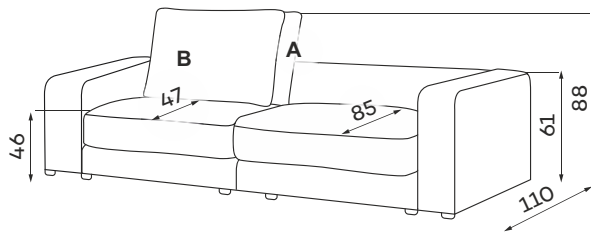

CHAISE UNIT L ONE
WIDE ARM UNIT

OTOMANA

SMALL
POUFFE

POUFFE

LARGE
POUFFE

Pouffe height: 46

ROUND CORNER UNIT

CORNER ELEMENT ROUND TWO

ROUND CORNER UNIT S

CORNER UNIT

SHELF

Made of wood oiled oak, with mounted charger induction and 230V socket.

All dimensions of upholstered furniture are given with a tolerance of +/- 4 cm.

Other dimensions