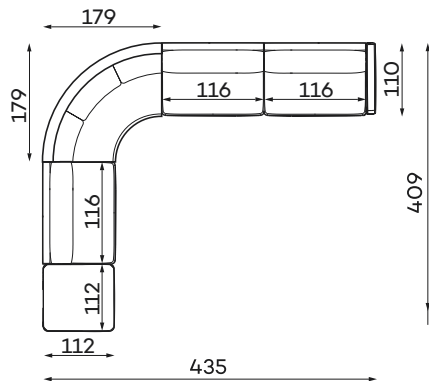

Corner sofas

Available in a left-hand or right-hand configuration. The sets below are left-hand facing.

RIO SET 2

NARROW SIDE
304 x 256 x 88 cm
WIDE SIDE
314 x 256 x 88 cm

RIO SET 3

NARROW SIDE
304 x 312 x 88 cm
WIDE SIDE
314 x 312 x 88 cm

RIO SET 4

NARROW SIDE
304 x 304 x 88 cm
WIDE SIDE
314 x 314 x 88 cm

RIO SET 5

NARROW SIDE
304 x 256 x 88 cm
WIDE SIDE
314 x 256 x 88 cm

RIO SET 6

NARROW SIDE
317 x 191 x 88 cm
WIDE SIDE
335 x 191 x 88 cm

RIO SET 7

NARROW SIDE
413 x 304 x 88 cm
WIDE SIDE
421 x 314 x 88 cm

RIO SET 9

NARROW SIDE
425 x 409 x 88 cm
WIDE SIDE
435 x 409 x 88 cm

RIO SET 10

All dimensions of upholstered furniture are given with a tolerance of +/- 4 cm.

Sofas

RIO SET 1

NARROW SIDE
208 x 110 x 88 cm
WIDE SIDE
228 x 110 x 88 cm

RIO SET 8

NARROW SIDE
301 x 110 x 88 cm
WIDE SIDE
321 x 110 x 88 cm

SOFA 4-OS.

NARROW SIDE
258 x 110 x 88 cm
WIDE SIDE
278 x 110 x 88 cm