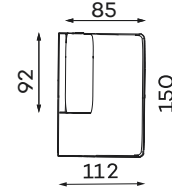

RIO SET 4

NARROW SIDE
304 x 304 x 88 cm
WIDE SIDE
314 x 314 x 88 cm

RIO SET 5

NARROW SIDE
304 x 256 x 88 cm
WIDE SIDE
314 x 256 x 88 cm

RIO SET 6

NARROW SIDE
317 x 191 x 88 cm
WIDE SIDE
335 x 191 x 88 cm

RIO SET 7

NARROW SIDE
413 x 304 x 88 cm
WIDE SIDE
421 x 314 x 88 cm

RIO SET 9

NARROW SIDE
425 x 409 x 88 cm
WIDE SIDE
435 x 409 x 88 cm

RIO SET 10

All dimensions of upholstered furniture are given with a tolerance of +/- 4 cm.

Sofas

RIO SET 1

NARROW SIDE
208 x 110 x 88 cm
WIDE SIDE
228 x 110 x 88 cm

RIO SET 8

NARROW SIDE
301 x 110 x 88 cm
WIDE SIDE
321 x 110 x 88 cm

SOFA 4-OS.

NARROW SIDE
258 x 110 x 88 cm
WIDE SIDE
278 x 110 x 88 cm

CHAISE UNIT L ONE
WIDE ARM UNIT

OTOMANA

SMALL
POUFFE

POUFFE

LARGE
POUFFE

Pouffe height: 46

ROUND CORNER UNIT

CORNER ELEMENT ROUND TWO