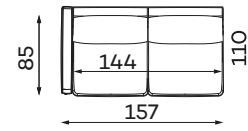

2-SEATER ONE
NARROW ARM UNIT