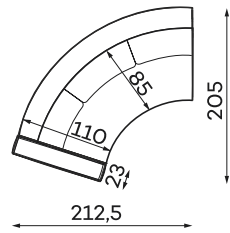

RIO SET 4

NARROW SIDE
304 x 304 x 88 cm
WIDE SIDE
314 x 314 x 88 cm

RIO SET 5

NARROW SIDE
304 x 256 x 88 cm
WIDE SIDE
314 x 256 x 88 cm

RIO SET 6

NARROW SIDE
317 x 191 x 88 cm
WIDE SIDE
335 x 191 x 88 cm

RIO SET 7

NARROW SIDE
413 x 304 x 88 cm
WIDE SIDE
421 x 314 x 88 cm

RIO SET 9

NARROW SIDE
425 x 409 x 88 cm
WIDE SIDE
435 x 409 x 88 cm

RIO SET 10

All dimensions of upholstered furniture are given with a tolerance of +/- 4 cm.

Sofas

RIO SET 1

NARROW SIDE
208 x 110 x 88 cm
WIDE SIDE
228 x 110 x 88 cm

RIO SET 8

NARROW SIDE
301 x 110 x 88 cm
WIDE SIDE
321 x 110 x 88 cm

SOFA 4-OS.

NARROW SIDE
258 x 110 x 88 cm
WIDE SIDE
278 x 110 x 88 cm

CHAISE UNIT L ONE
WIDE ARM UNIT

OTOMANA

SMALL
POUFFE

POUFFE

LARGE
POUFFE

Pouffe height: 46

ROUND CORNER UNIT

CORNER ELEMENT ROUND TWO