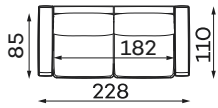

Corner sofas

Available in a left-hand or right-hand configuration. The sets below are left-hand facing.

RIO SET 2

NARROW SIDE
304 x 256 x 88 cm
WIDE SIDE
314 x 256 x 88 cm

RIO SET 3

NARROW SIDE
304 x 312 x 88 cm
WIDE SIDE
314 x 312 x 88 cm

RIO SET 4

NARROW SIDE
304 x 304 x 88 cm
WIDE SIDE
314 x 314 x 88 cm

RIO SET 5

NARROW SIDE
304 x 256 x 88 cm
WIDE SIDE
314 x 256 x 88 cm

RIO SET 6

NARROW SIDE
317 x 191 x 88 cm
WIDE SIDE
335 x 191 x 88 cm

RIO SET 7

NARROW SIDE
413 x 304 x 88 cm
WIDE SIDE
421 x 314 x 88 cm

RIO SET 9

NARROW SIDE
425 x 409 x 88 cm
WIDE SIDE
435 x 409 x 88 cm

RIO SET 10

All dimensions of upholstered furniture are given with a tolerance of +/- 4 cm.

Sofas

RIO SET 1

NARROW SIDE
208 x 110 x 88 cm
WIDE SIDE
228 x 110 x 88 cm

RIO SET 8

NARROW SIDE
301 x 110 x 88 cm
WIDE SIDE
321 x 110 x 88 cm

SOFA 4-OS.

NARROW SIDE
258 x 110 x 88 cm
WIDE SIDE
278 x 110 x 88 cm