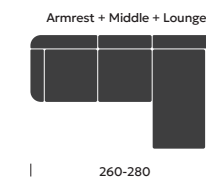

AVAILABLE MODULES

Armrest, Open Ended & Lounge modules are available in the left and right module options

2 Seater configurations

3 Seater configurations

4 Seater configurations

Corner configurations

DEDO EASY CHAIR