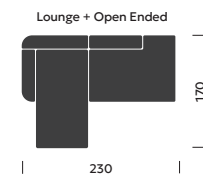

Other products from Fina storage units collection include: Fina Drawer and Fina Nightstand.

DEDO LOUNGE CHAIR

The Dedo Lounge Chair is a sculptural design piece that seamlessly combines artistry and functionality. Crafted to stand out, this lounge chair is the embodiment of sophistication and comfort, making a statement in any space.

AVAILABLE MODULES

Armrest, Open Ended & Lounge modules are available in the left and right module options

2 Seater configurations

3 Seater configurations

4 Seater configurations

Corner configurations

DEDO EASY CHAIR