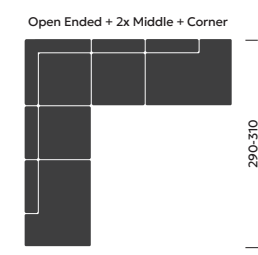

AVAILABLE MODULES

Armrest, Open Ended & Lounge modules are available in the left and right module options

2 Seater configurations

3 Seater configurations

4 Seater configurations

Corner configurations

DEDO EASY CHAIR