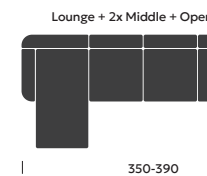

AVAILABLE MODULES

Armrest, Open Ended & Lounge modules are available in the left and right module options

2 Seater configurations

3 Seater configurations

4 Seater configurations

Corner configurations

DEDO EASY CHAIR