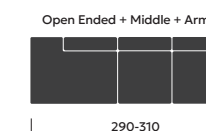

AVAILABLE MODULES

Armrest, Open Ended & Lounge modules are available in the left and right module options

2 Seater configurations

3 Seater configurations

4 Seater configurations

Corner configurations

DEDO EASY CHAIR