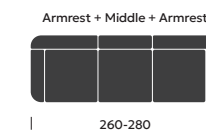

AVAILABLE MODULES

Armrest, Open Ended & Lounge modules are available in the left and right module options

2 Seater configurations

3 Seater configurations

4 Seater configurations

Corner configurations

DEDO EASY CHAIR