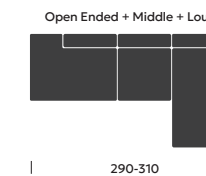

AVAILABLE MODULES

Armrest, Open Ended & Lounge modules are available in the left and right module options

2 Seater configurations

3 Seater configurations

4 Seater configurations

Corner configurations

DEDO EASY CHAIR