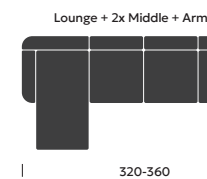

AVAILABLE MODULES

Armrest, Open Ended & Lounge modules are available in the left and right module options

2 Seater configurations

3 Seater configurations

4 Seater configurations

Corner configurations

DEDO EASY CHAIR