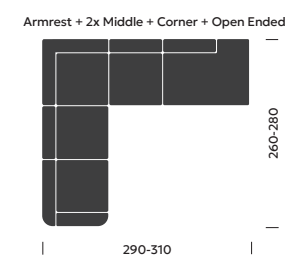

AVAILABLE MODULES

Armrest, Open Ended & Lounge modules are available in the left and right module options

2 Seater configurations

3 Seater configurations

4 Seater configurations

Corner configurations

DEDO EASY CHAIR