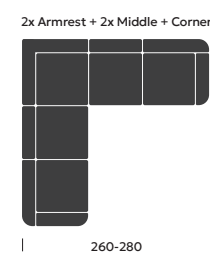

AVAILABLE MODULES

Armrest, Open Ended & Lounge modules are available in the left and right module options

2 Seater configurations

3 Seater configurations

4 Seater configurations

Corner configurations

DEDO EASY CHAIR