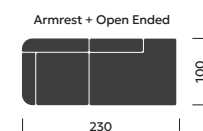

AVAILABLE MODULES

Armrest, Open Ended & Lounge modules are available in the left and right module options

2 Seater configurations

3 Seater configurations

4 Seater configurations

Corner configurations

DEDO EASY CHAIR