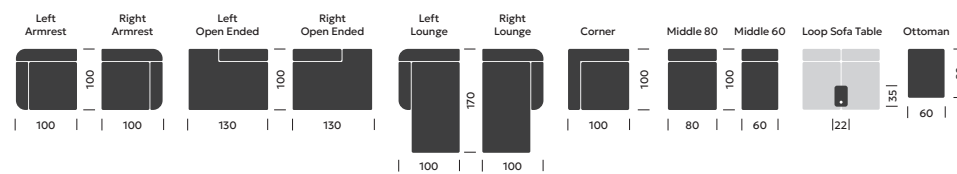

AVAILABLE MODULES

Armrest, Open Ended & Lounge modules are available in the left and right module options

2 Seater configurations

3 Seater configurations

4 Seater configurations

Corner configurations

DEDO EASY CHAIR