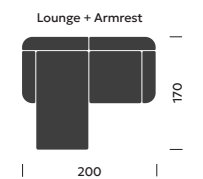

AVAILABLE MODULES

Armrest, Open Ended & Lounge modules are available in the left and right module options

2 Seater configurations

3 Seater configurations

4 Seater configurations

Corner configurations

DEDO EASY CHAIR